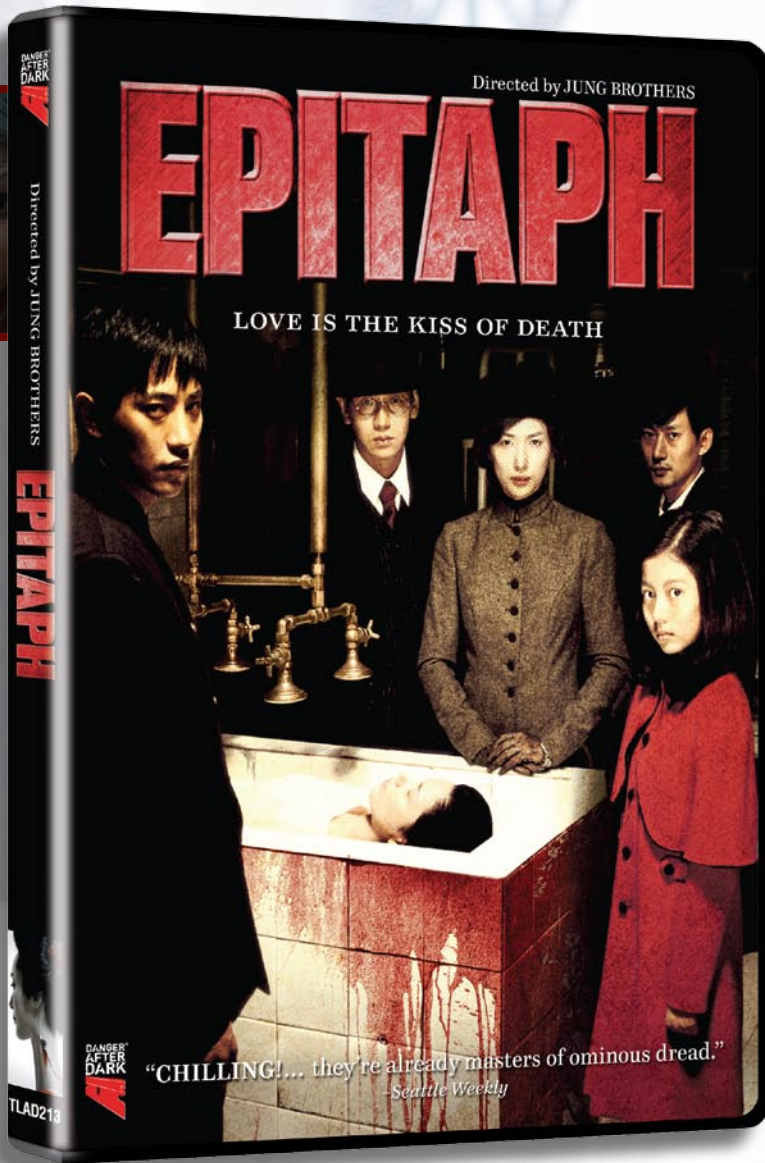

"This is most likely the smartest and most beautiful Asian horror film I've seen."

- AsianMovieWeb.com

"CREEPY! Great visuals and a decent amount of twist to keep your interest."

- HorrorNews.net

Both visually lyrical and horrific, *Epitaph* is a bloodstained foray into the depths of obsessive love and unbearable grief. Set in a small Korean hospital, the once peaceful place is now a labyrinth of haunted corridors and the stage for frightful events: a medical student is inexplicably drawn to a beautiful dead girl; a troubled child is tortured by bloody visions of her dead parents; and a married couple find themselves investigating a series of gory murders. Certain to give you goosebumps and have you peering over your shoulder with every ghastly twist, this Korean chiller will keep you guessing till the end.

ORDER DATE      STREET DATE      SRP  
1.27.2009      2.24.2009      \$19.99

SPECIAL FEATURES: ORIGINAL TRAILER, STILL GALLERY

RUNNING TIME: APPROX. 101 MIN. | 1.85 ANAMORPHIC WIDESCREEN | 5.1 DOLBY DIGITAL | COLOR | REGION CODE: 1  
NTSC | COUNTRY: SOUTH KOREA | KOREAN & JAPANESE W/ OPTIONAL ENGLISH SUBTITLES | NOT RATED